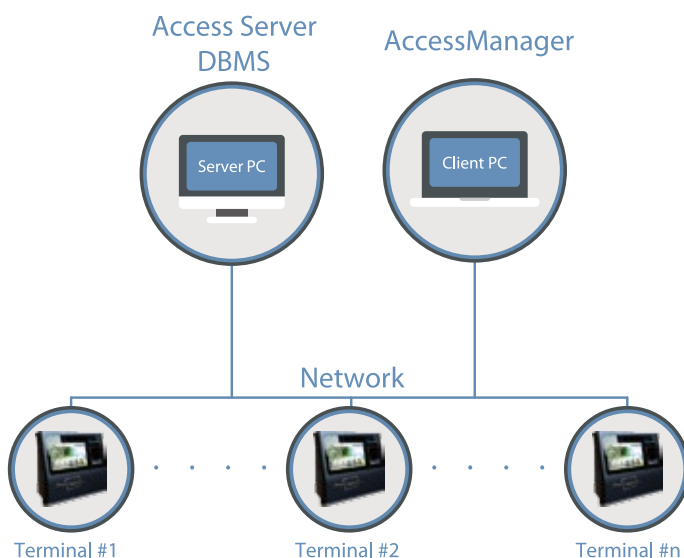

eNBioAccess-T5

Specification

CPU	S3C6410 (ARM11 667MHz)	
Memory	256MB DRAM / 256MB Flash	
Display	4.3" TFT LCD / Touch Screen	
Sensor	Optical / 500 DPI	
Authentication Type	Fingerprint, Password, RF card	
Time	1:1	< 0.2 sec.
	1:N	< 1 sec. (4,000 templates)
Template Capacity	100,000 templates (2 templates / 1 finger, 50,000 User)	
Log Capacity	500,000 logs	
Communication	TCP/IP, Wiegand In/Out (26/34bit)	
Lock	Deadbolt, EM Lock, Door Strike, Automatic Door	
Environment	-20~60°C / < RH 90%	
Certificate	KC, CE, FCC	
Dimensions	192(W) x 156(H) x 55(D) mm	

Product Family

Model	Description
SW300-S	Standard (Fingerprint, Password)
SW300-M	Standard, High Frequency Card (13.56MHz) - Mifare, iClass, Felica, Cepas
SW300-R	Standard, Low Frequency Card (125kHz) - HID, EM
SW301-S	PoE, Standard (Fingerprint, Password)
SW301-M	PoE, Standard, High Frequency Card (13.56MHz) - Mifare, iClass, Felica, Cepas
SW301-R	PoE, Standard, Low Frequency Card (125kHz) - HID, EM

System Configuration

Features

- 4.3" TFT LCD, Touch Screen
  - Fingerprint Image Quality Check
  - Notice / Status bar
  - Wallpaper with company logo
- Superior Matching Engine
  - 1st rank in FVC (Fingerprint Verification Competition)
- Auto-on Function & Live Finger Detection
- Built-in Camera
  - Takes picture for every transaction with storage in server
- USB Memory Slot
  - Easy data transfer using USB memory stick
- Function Key
  - User-defined functions (F1~F4)
  - Clock In / Clock Out / Absence / Return
- Multifactor Authentication
  - Fingerprint, RF card, Password
- Multi Language support with Audio-visual indications
- Built-in battery & PoE (Optional)
- Centralized Biometric Access Control on IP technology

S/W Package

>> AccessManager Pro.

Item	Contents
Component	AccessServer / AccessManager / DBMS
Max. Accessing Terminal	2,000 EA
Max. Remote Client	16 (Access Manager)
OS	Windows XP or higher
Max. User	100,000 User (in the Server)
DBMS	MS SQL 2005 or higher, MS SQL Express 2005 or higher
Similar Fingerprint Check	O